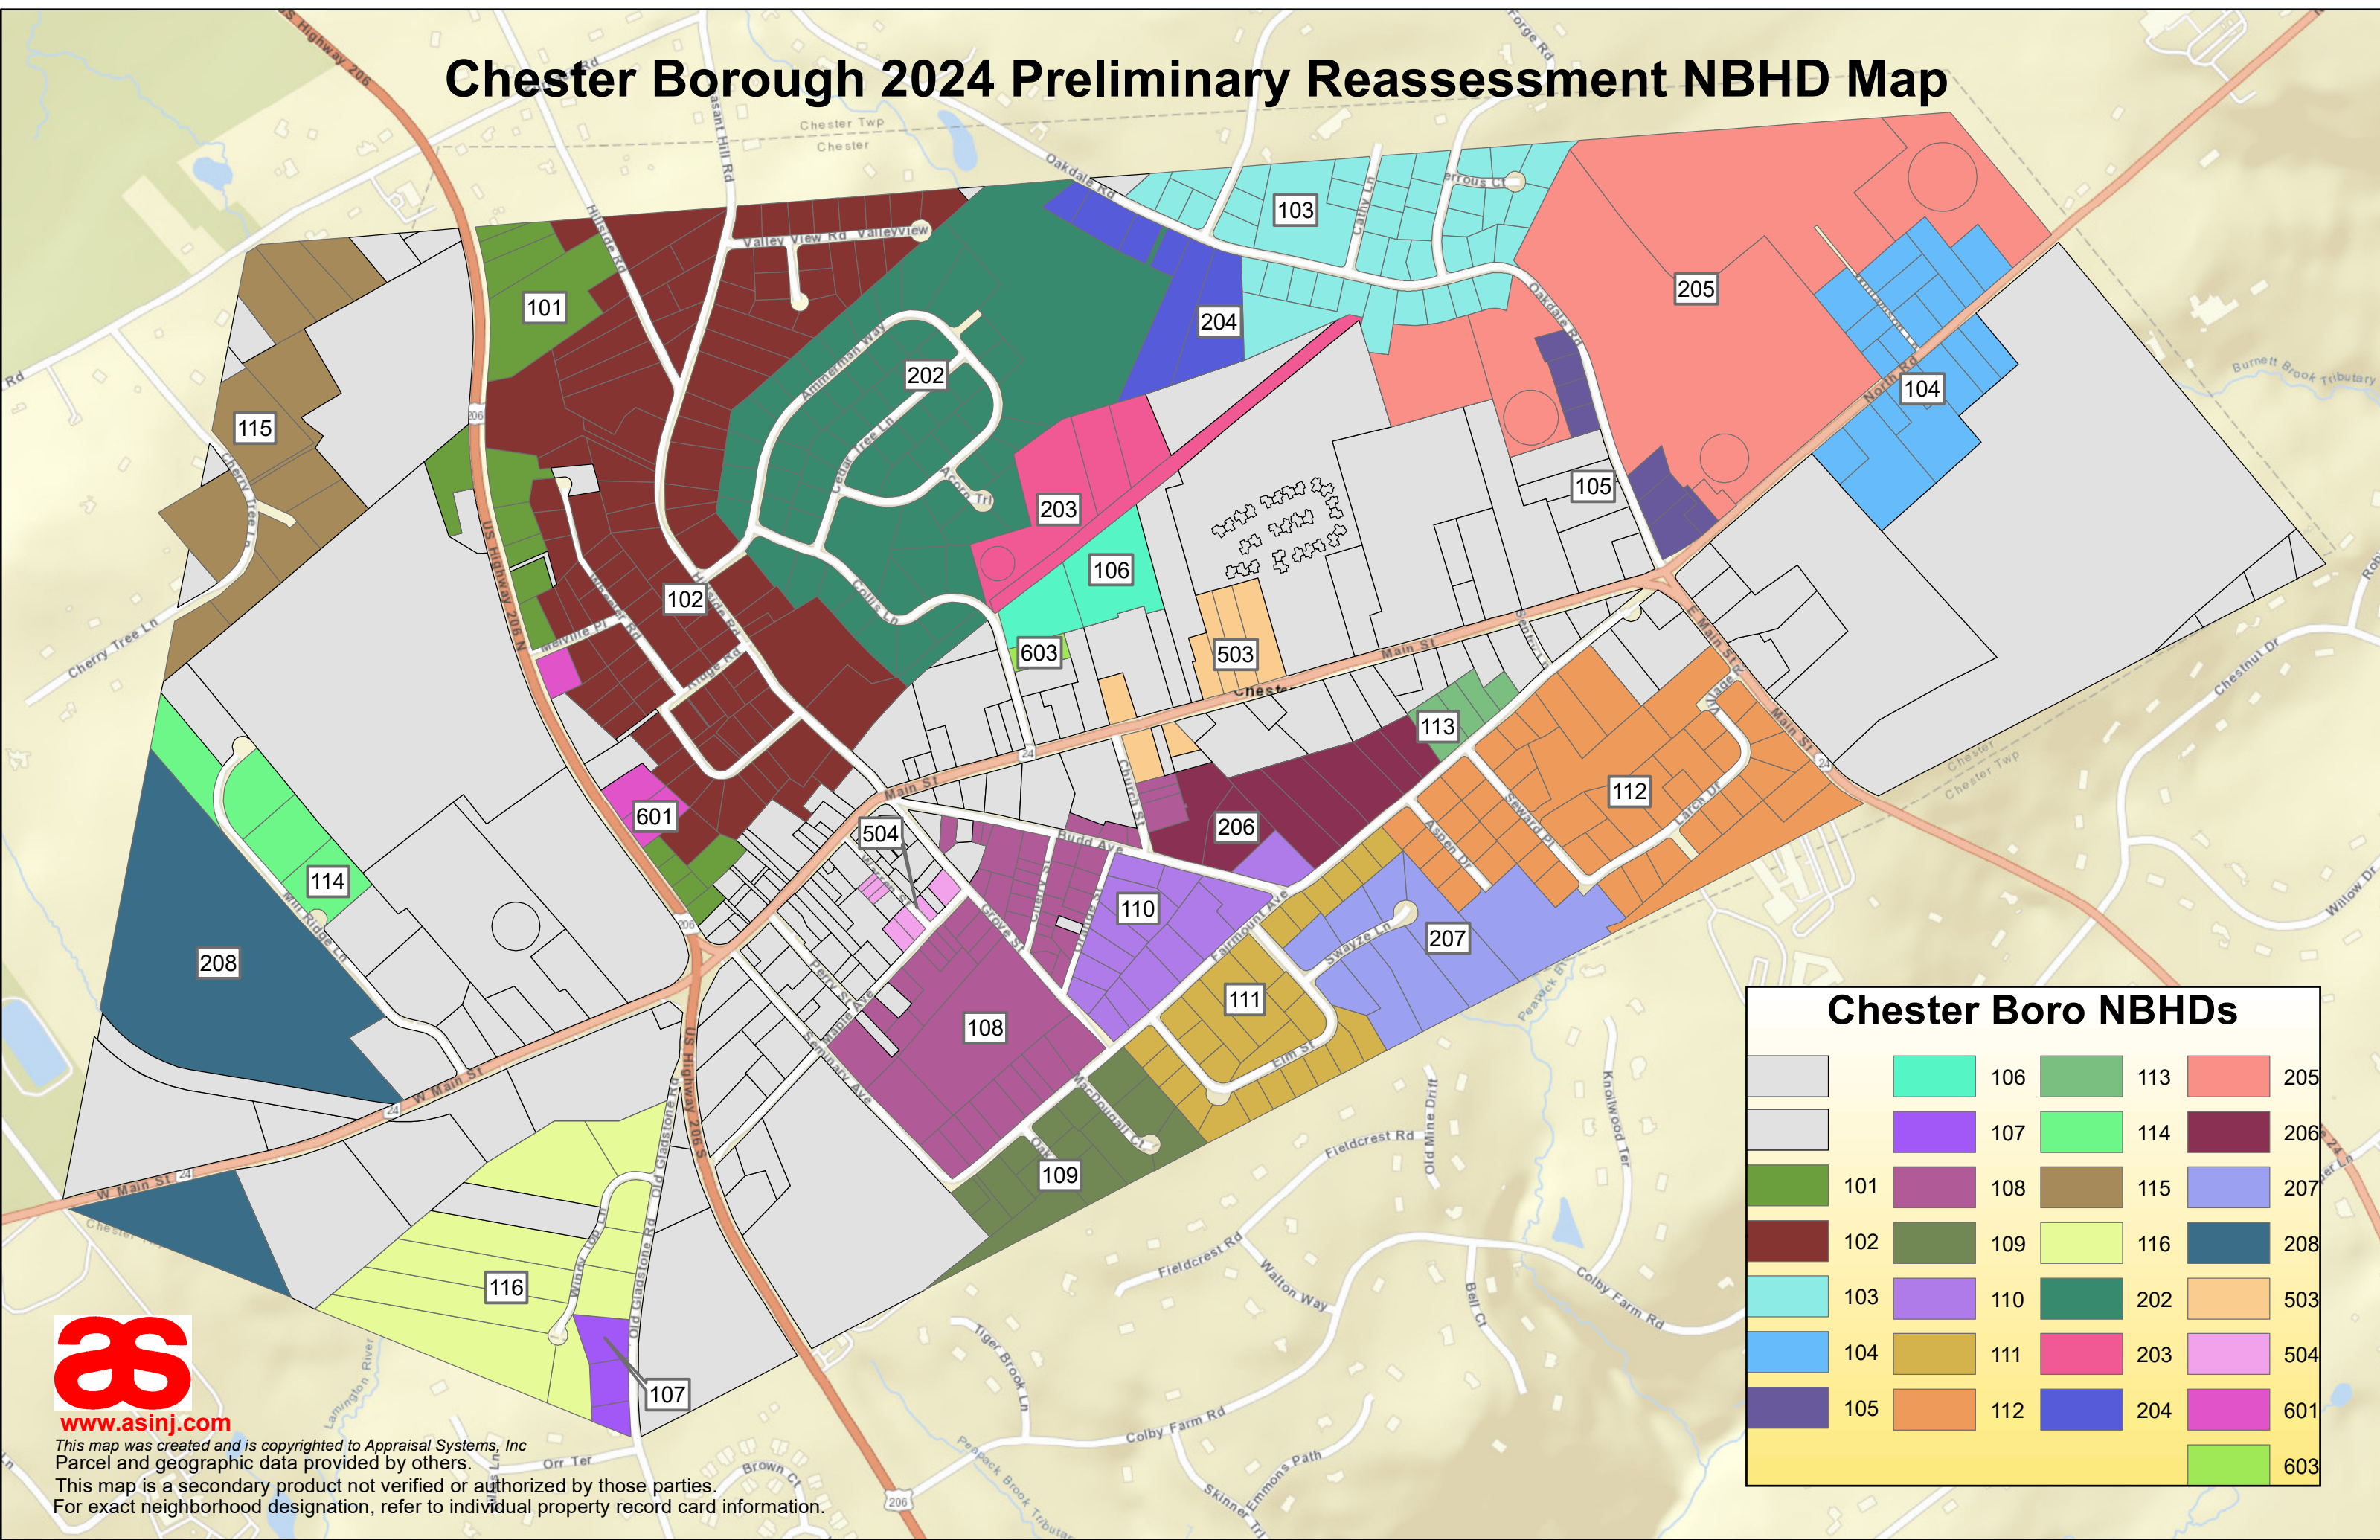

# Chester Borough 2024 Preliminary Reassessment NBHD Map

**Chester Boro NBHDs**

106	113	205
107	114	206
108	115	207
109	116	208
110	202	503
111	203	504
112	204	601
603		

[www.asinj.com](http://www.asinj.com)  
 This map was created and is copyrighted to Appraisal Systems, Inc. Parcel and geographic data provided by others.  
 This map is a secondary product not verified or authorized by those parties.  
 For exact neighborhood designation, refer to individual property record card information.